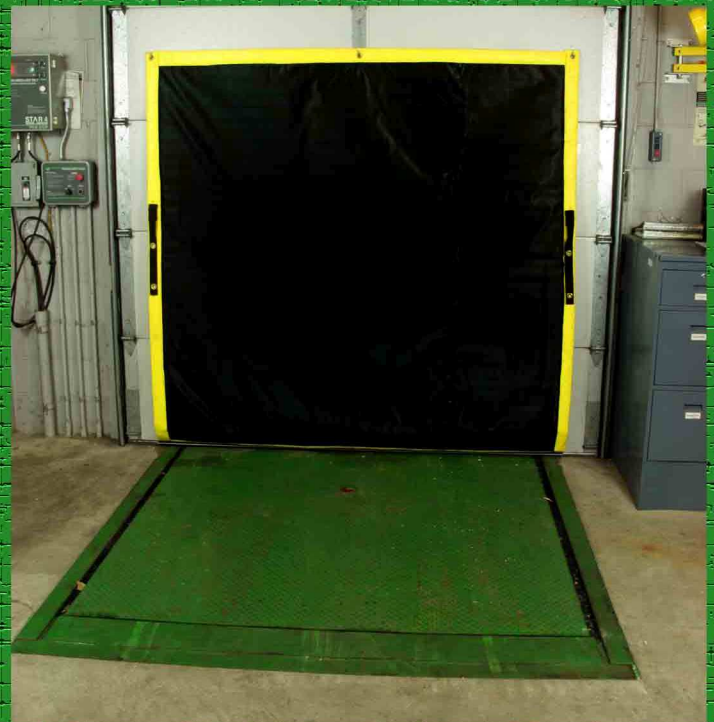

# THE DOCK BLANKET

- 100% GAP COVERAGE
- SAFETY-YELLOW PERIMETER IS WEIGHTED
- NO AIR PENETRATION IN OR OUT
- 10OZ VINYL TOP AND BOTTOM,  
FILLED WITH INSULATION

- DOOR FULLY OPERATIONAL IN BOTH  
THE UP AND DOWN POSITION
- DOCK BLANKET STORES INSTANTLY  
OUT-OF-THE-WAY ON OVERHEAD  
DOOR USING A QUICK CLIP SYSTEM

- SIMPLE PULL BACK STRIP FOR  
EASY REMOVAL FROM DOOR
- ATTACHES WITH VELCRO TO  
AN ALUMINUM TRACK

- WORKS WITH ALL TYPES OF  
OVERHEAD DOORS - HIGH LIFT,  
STANDARD RADIUS AND  
FULL VERTICAL

**THE DOCK BLANKET WILL HELP KEEP YOUR FACILITY AT THE DESIRED TEMPERATURE AT ALL TIMES.  
PAYS FOR ITSELF THROUGH ENERGY SAVINGS**