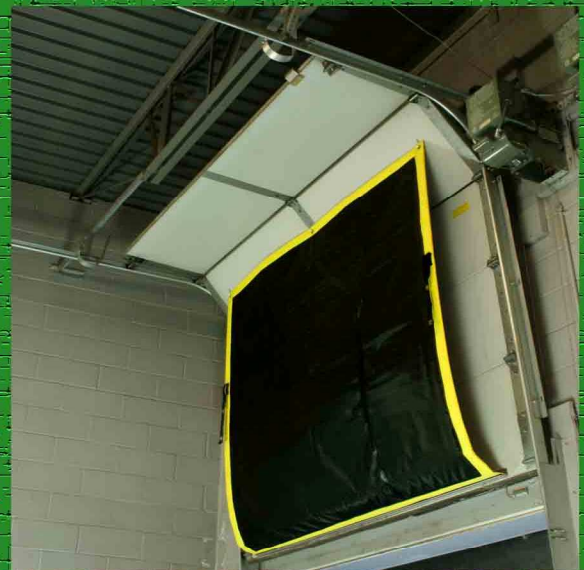

# THE DOCK BLANKET

- 100% GAP COVERAGE
- SAFETY-YELLOW PERIMETER IS WEIGHTED
- NO AIR PENETRATION IN OR OUT
- 10OZ VINYL TOP AND BOTTOM,  
FILLED WITH INSULATION

- DOOR FULLY OPERATIONAL IN BOTH  
THE UP AND DOWN POSITION
- DOCK BLANKET STORES INSTANTLY  
OUT-OF-THE-WAY ON OVERHEAD  
DOOR USING A QUICK CLIP SYSTEM

- SIMPLE PULL BACK STRIP FOR  
EASY REMOVAL FROM DOOR
- ATTACHES WITH VELCRO TO  
AN ALUMINUM TRACK

- WORKS WITH ALL TYPES OF  
OVERHEAD DOORS - HIGH LIFT,  
STANDARD RADIUS AND  
FULL VERTICAL

**THE DOCK BLANKET WILL HELP KEEP YOUR FACILITY AT THE DESIRED TEMPERATURE AT ALL TIMES.  
PAYS FOR ITSELF THROUGH ENERGY SAVINGS**